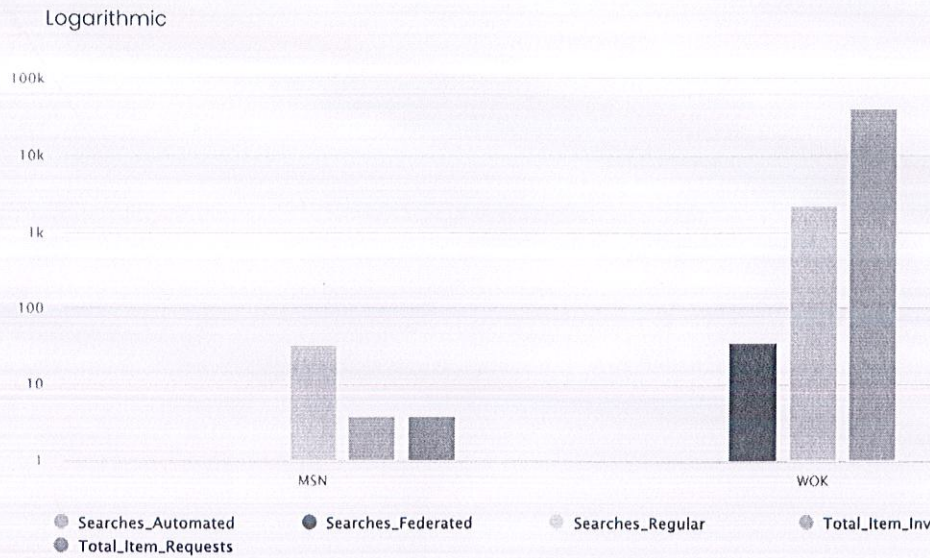

Resource Wise Usage Statistics for the year 2022

Report Type

2022 2021 2020 2019

Reload

- ☐ Journals (tr_ji)
- ☒ Database (dr_di)
- ☐ Others

Resources

- ☒ MathSciNet
- ☒ Web of Science

Resource Wise Usage Statistics for the year 2022

Search: None A B C D E F G H I J K L M N O P Q R S T U V W X Y Z

Export

Search:

Resource ^	Metric Type ^	JAN ^	FEB ^	MAR ^	APR ^	MAY ^	JUN ^	JUL ^	AUG ^	SEP ^	Oct
MathSciNet	Searches_Automated	0	0	0	0	0	0	0	0	0	
MathSciNet	Searches_Federated	0	0	0	0	0	0	0	0	0	
MathSciNet	Searches_Regular	6	0	0	0	0	2	0	1	8	
MathSciNet	Total_Item_Investigations	2	0	1	0	0	0	0	0	1	
MathSciNet	Total_Item_Requests	2	0	1	0	0	0	0	0	1	
Web of Science	Searches_Federated								25	11	
Web of Science	Searches_Regular	143	113	140	105	254	242	249	331	410	
Web of Science	Total_Item_Investigations	424	67	246	2619	10480	5478	141	624	962	

Showing 1 to 8 of 8 entries

Previous Next

[Signature]
UNIVERSITY LIBRARIAN
Mangalore University
Mangalagangothri - 574 199