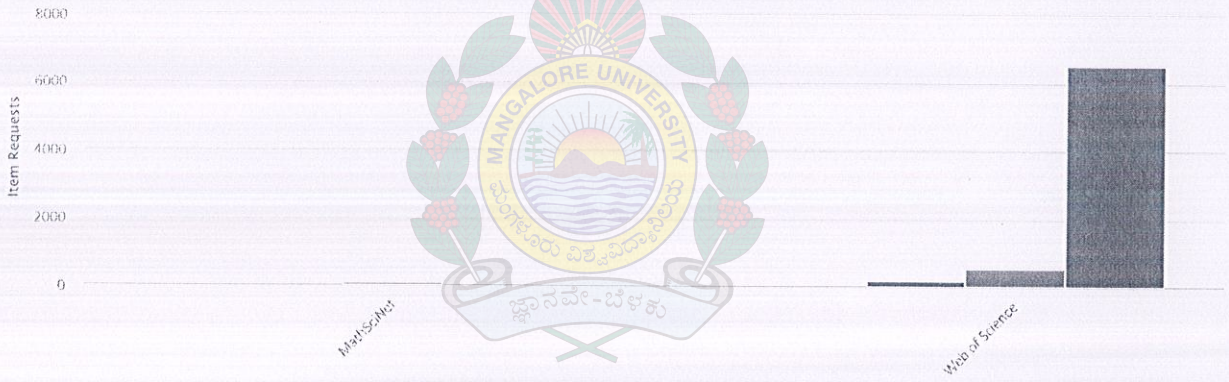

Link: <https://web.p.ebscohost.com/ehost/search/basic?vid=0&sid=7cca39b3-735d-4b8d-85ec-3966f03e3ecd%40redis>

The screenshot shows the EBSCOhost search interface. At the top, there is a navigation bar with options like 'New Search', 'Publications', 'Thesaurus', 'Cited References', 'Images', and 'More'. On the right side of this bar are links for 'Sign In', 'Folder', 'Preferences', 'Languages', 'Help', and 'Exit'. The central part of the page features the EBSCOhost logo and a search box with the text 'Searching: Library & Information Science Source | Choose Databases'. Below the search box is a text input field with the placeholder 'Enter any words to find books, journals and more' and a 'Search' button. There are also links for 'Search Options', 'Basic Search', 'Advanced Search', and 'Search History'. At the bottom of the page, there are logos for 'Download on the App Store' and 'GET IT ON Google Play', along with links for 'EBSCO Connect', 'Privacy Policy', 'A/B Testing', 'Terms of Use', 'Copyright', and 'Cookie Policy'. The footer contains the copyright notice: '© 2022 EBSCO Industries, Inc. All rights reserved.'

infStats

Usage Statistics Portal for e-Resource
(index.php)

Institute Summary (COUNTER5)

Institute Summary

Institute Name
Mangalore University ▾

Year
2021 ▾

Resource Type
Database ▾

Resource wise usage statistics for the year 2021